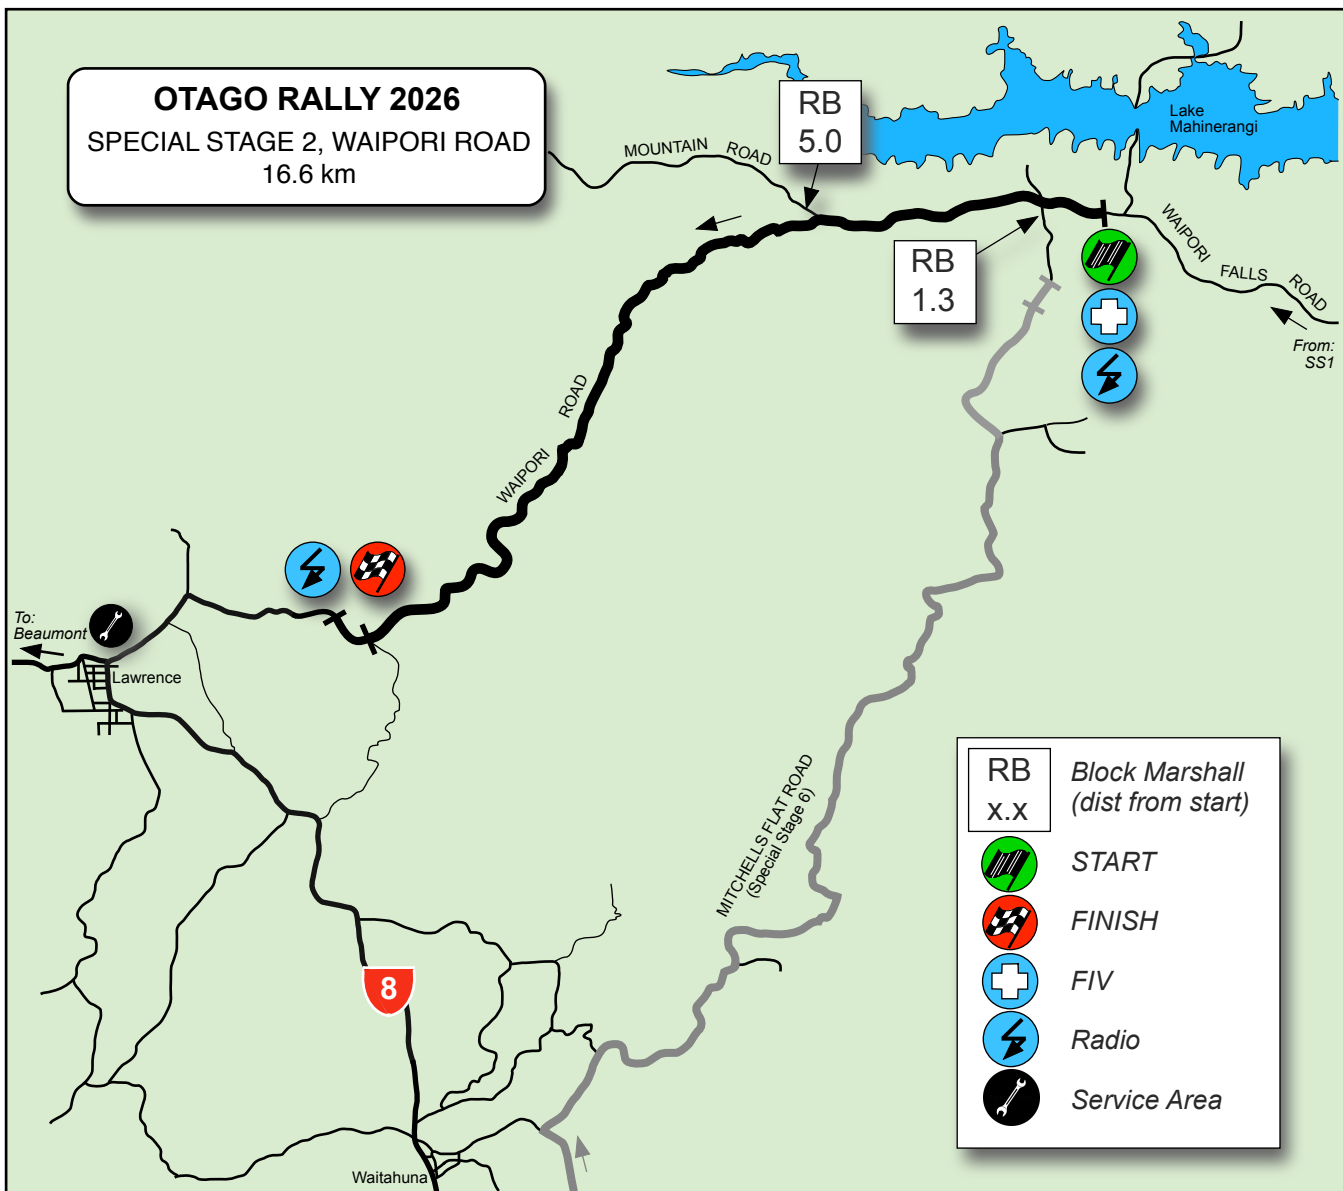

**OTAGO RALLY 2026**  
**SPECIAL STAGE 2, WAIPORI ROAD**  
 16.6 km

RB x.x	Block Marshall (dist from start)
	START
	FINISH
	FIV
	Radio
	Service Area